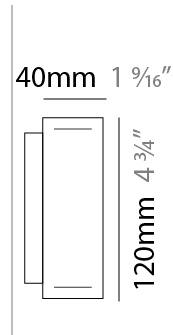

LED120 SURFACE

D73029-

base number
Color   Finish
Temperature   Options

1. To build a product code in our configurator select the specify button on the base model # product page
2. To build a manual product code on this datasheet choose from the options listed below in blue font and add the suffix to the base model #

GENERAL

Series: Woodlin
Subseries: LED120
Brand: Tunto
Division: Design
Mounting Type: Surface
Mounting Location: Wall
Subcategory: Sconce

PHYSICAL

Shape: Rectangle
Length (mm): 700
Length (in): 27 ⁹/₁₆
Width (mm): 40
Width (in): 1 ⁹/₁₆
Height (mm): 120
Height (in): 4 ³/₄
Extension (mm): 40
Extension (in): 1 ⁹/₁₆
Light Distribution: Direct / Indirect
Diffuser: Opal
Fixture Finish: [WAL / ASH / OAK / BLK / WHI](#)
Fixture Material: Wood

ELECTRICAL

Lamp Type: LED
Input Wattage (W): 31
Total Output Wattage (W): 25.3
Dimming: Tri-Mode (Non-Dimming and Phase Dimming (120Vac only) and 0-10V Dimming)
Driver Included: Yes
Driver Location: Remote
Driver Type: Constant Current - Universal
Driver Class: Class 2
Housing: ENCP3
Input Voltage (V): 120 - 277
Constant Current (MA): 700

LED

Color Temperature (°K): [2700 / 3000 / 4000](#)
Max. Delivered Lumen (lm): 1500
CRI: >93 CRI
Lamp Life (hrs): 50000

OPTICAL

RATINGS AND CERTIFICATIONS

Certified By: Certified for North American Standards
IP rating: IP20

PROJECT
TYPE
SPECIFIER
QUANTITY
DATE

700mm 27 ⁹/₁₆"

Indirect